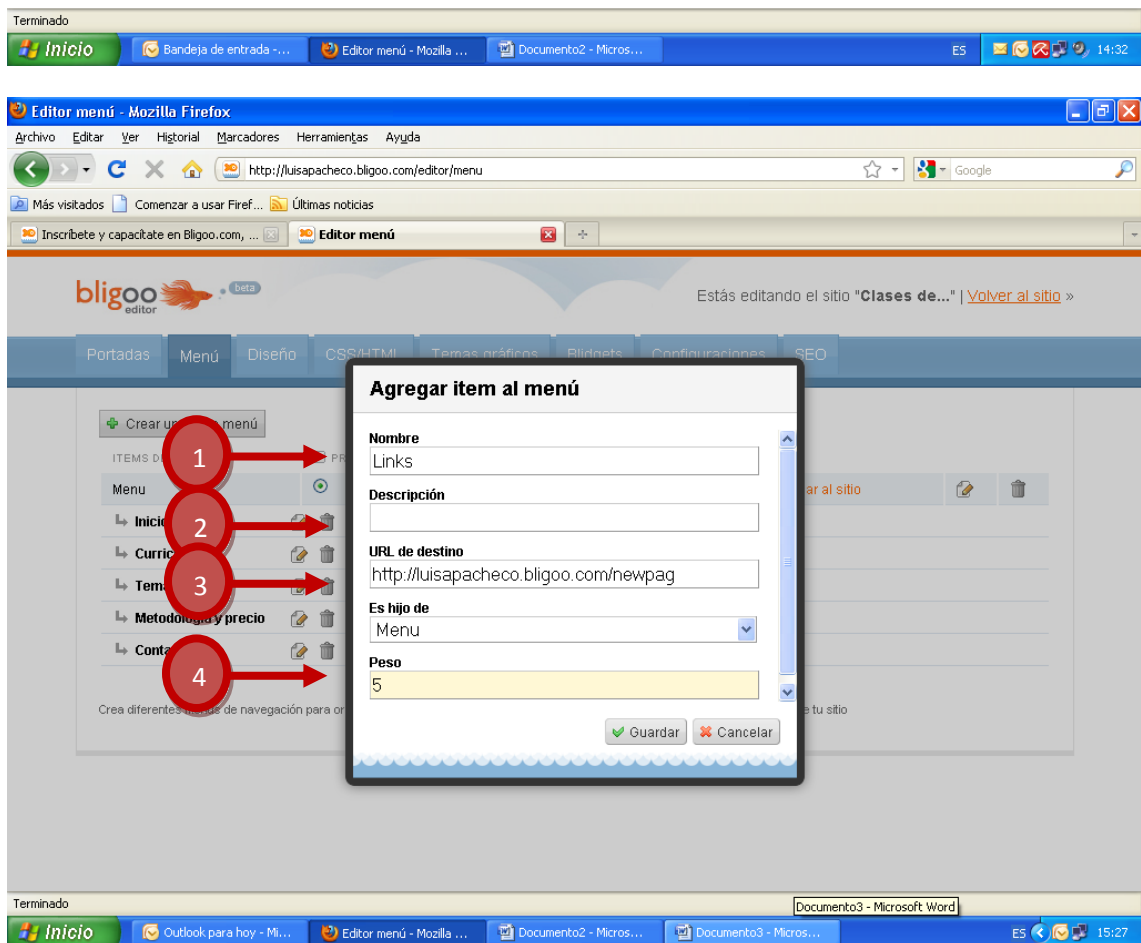

Cartilla ayuda Editor de Bligoo.com

Crear una opción del menú: